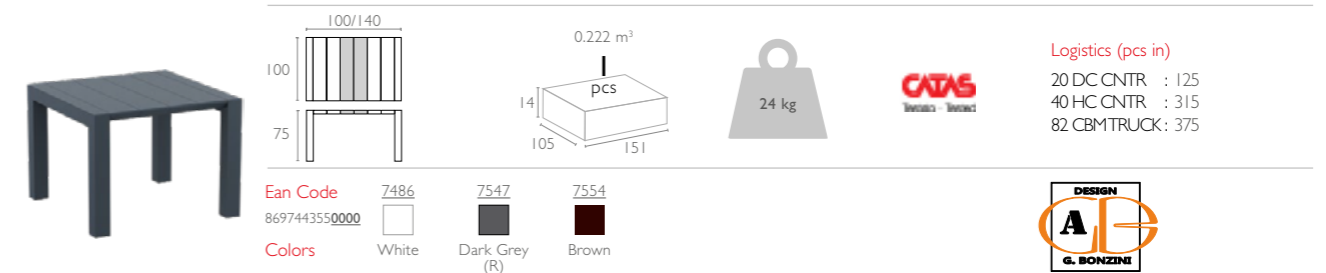

TABLES

772
VEGAS TABLE

Extendible table from 100 to 140 cm in polypropylene reinforced with glass fiber. Easily expandable, giving you a choice of two size options. Smart extending mechanism makes it easy to adjust the table to your preferred size. For indoor outdoor use with UV protection.

225,00€