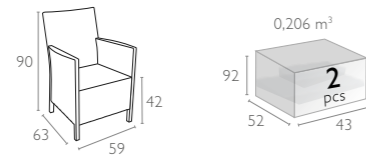

Logistics (pcs in)
20 DC CNTR : 256
40 HC CNTR : 676
82 CBMTRUCK : 724

Ean Code 3433
8697443550000
Colors White Dark Grey Brown

808 PANAMA

Panama armchair is stackable and made of durable weather-resistant resin reinforced with glass fiber. Non-metallic frame will never unravel, rust or decay. It is UV protected which insures the colors will not fade. For indoor and outdoor use.

48,00€