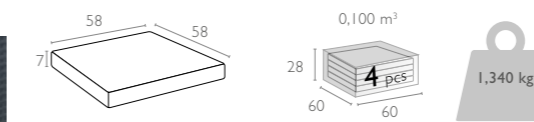

Ean Code 5062
8697443550000
Colors Beige

Logistics (pcs in)
Package dimensions and logistics information to be announced.

902 MONACO BACKREST CUSHION

7 cm thick cushion covered with polyster fabric and finished with piping. Cushion is specially designed for Monaco Lounge Set.

24,00€