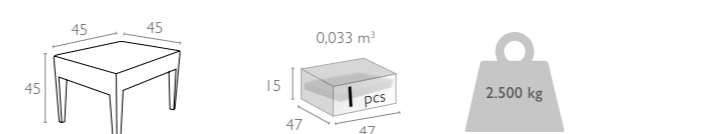

Logistics (pcs in)
20 DC CNTR : 900
40 DC CNTR : 1800
82 CBMTRUCK : 2400
105 CBMTRUCK : 3000

Ean Code 2924 2931 2948
8697443550000
Colors White Dark Grey Brown