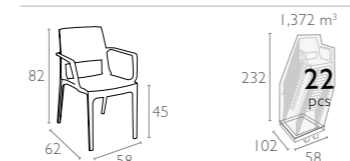

Logistics (pcs in)
20 DC CNTR : 484
40 DC CNTR : 1012
82 CBMTRUCK : 1144

Ean Code 2726
8697443550000
Colors White Dark Grey Brown

830 VERONA

Verona chair is stackable and made of durable weather-resistant resin reinforced with glass fiber. Non-metallic frame will never unravel, rust or decay. It is UV protected which insures the colors will not fade. For indoor and outdoor use.

55,00€