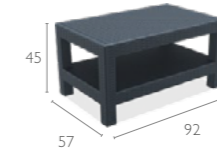

MONACO
LOUNGE ARMCHAIR
2 pcs