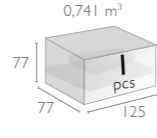

837
MONACO
EXTENSION
PART

With the extension part you can add as many seats as you want to extend your corner set.

77,00€

Logistics (pcs in)
20 DC CNTR : 185
40 HC CNTR : 450
82 CBMTRUCK : 520

Ean Code 2481 2504 2498
8697443550000
Colors White Dark Grey Brown

LOUNGE SETS

834
MONACO
LOUNGE
CORNER

Monaco Lounge Corner is designed for easy self assembly, it is made of durable weather-resistant resin reinforced with glass fiber. Non-metallic frame will never unravel, rust or decay. It is UV protected which insures the colors will not fade. Can be disassembled. For indoor and outdoor contract use.

499,00€

Logistics (pcs in)
20 DC CNTR : 40
40 HC CNTR : 80
82 CBMTRUCK : 110

Ean Code 4935 4959 4942
8697443550000
Colors White Dark Grey Brown

836
MONACO
LOUNGE SET XL

Monaco Lounge Set XL is designed for easy self assembly, it is made of durable weather-resistant resin reinforced with glass fiber. Non-metallic frame will never unravel, rust or decay. It is UV protected which insures the colors will not fade. Can be disassembled. For indoor and outdoor contract use. Can be purchased as set or separately. 7 cm thick cushion set covered with polyester fabric and finished with piping. Cushions are specially designed for Monaco Lounge Set XL.

1090,00€

MONACO
LOUNGE ARMCHAIR
2 pcs

MONACO
LOUNGE TABLE
1 pcs

MONACO
LOUNGE SOFA XL
1 pcs

Ean Code 5000 5024 5017
8697443550000
Colors White Dark Grey Brown

Logistics (pcs in)
20 DC CNTR : 24 sets
40 HC CNTR : 52 sets
82 CBMTRUCK : 75 sets
*Cushions included.