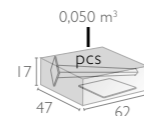

Logistics (pcs in)
20 DC CNTR : 585
40 DC CNTR : 1200
82 CBMTRUCK : 1600

Ean Code 3372 3389 3396
8697443550000
Colors White / Grey Base Dark Grey / Grey Base Brown / Brown Base

892
RIVA BAR

Rattan leg and painted aluminium base. Can be disassembled. For indoor and outdoor use.

179,00€