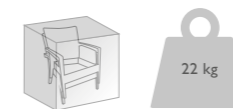

MIAMI LOUNGE
ARMCHAIR
2 pcs