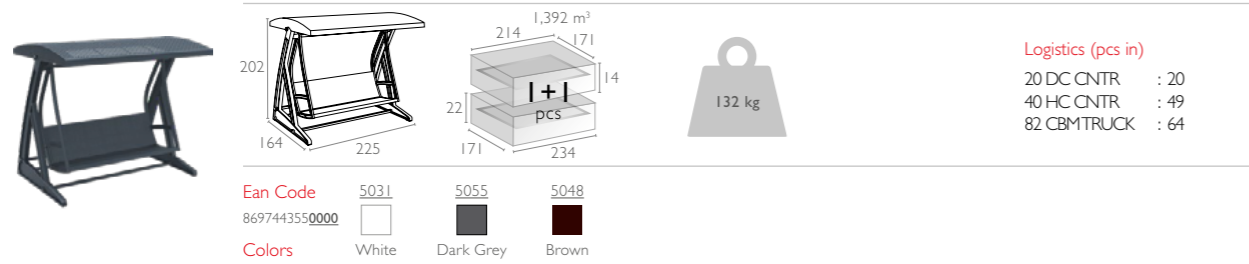

SWING

862
HAWAII

Hawaii swing is made of durable weather-resistant resin reinforced with glass fiber. Metallic frame will never unravel, rust or decay. It is UV protected which insures the colors will not fade. For indoor and outdoor use.

1190,00€