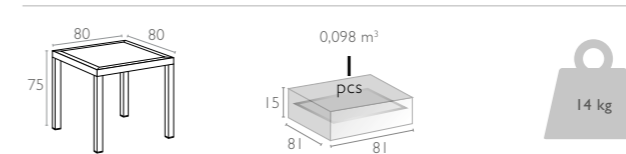

Ean Code 6724 6731 6748
8697443550000
Colors White Dark Grey Brown

Logistics (pcs in)
20 DC CNTR : 266
40 HC CNTR : 660
82 CBMTRUCK : 800

878
ORLANDO
140

Orlando 140 Table is made of durable weather-resistant resin. Non-metallic frame will never unravel, rust or decay. It is UV protected which insures the colors will not fade. Can be disassembled. For indoor and outdoor use.

189,00€