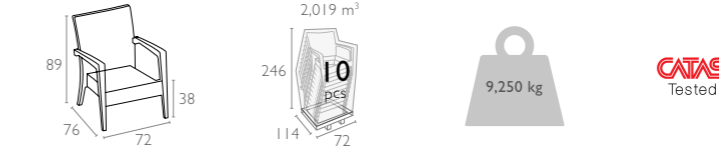

Logistics (pcs in)
20 DC CNTR : 144
40 HC CNTR : 320
82 CBMTRUCK : 432

Ean Code 2849 2856 2863
8697443550000
Colors White Dark Grey Brown

855 MIAMI LOUNGE TABLE

Miami Lounge Table is made of durable weather-resistant resin. Non-metallic frame will never unravel, rust or decay. It is UV protected which insures the colors will not fade. Can be disassembled. For indoor and outdoor use.

59,00€