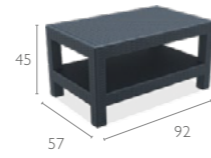

835
MONACO
LOUNGE SET

Monaco Lounge Set is designed for easy self assembly, it is made of durable weather-resistant resin reinforced with glass fiber. Non-metallic frame will never unravel, rust or decay. It is UV protected which insures the colors will not fade. Can be disassembled. For indoor and outdoor contract use. Can be purchased as set or separately. 7 cm thick cushion set covered with polyester fabric and finished with piping. Cushions are specially designed for Monaco Lounge Set.

999,00€

MONACO
LOUNGE ARMCHAIR
2 pcs

Ean Code 4973 4997 4980
8697443550000
Colors White Dark Grey Brown

Logistics (pcs in)
20 DC CNTR : 30 sets
40 HC CNTR : 65 sets
82 CBMTRUCK : 80 sets
*Cushions included.

840
MIAMI
LOUNGE SET

Miami Lounge Set is stackable and made of durable weather-resistant resin reinforced with glass fiber. Nonmetallic frame will never unravel, rust or decay. It is UV protected which insures the colors will not fade. For indoor and outdoor use. Can be purchased as set or separately. 5 cm thick cushion set covered with polyester fabric and finished with piping. Cushions are specially designed for Miami Lounge Set.

599,00€

Ean Code 3150 3167 3174
8697443550000
Colors White Dark Grey Brown

Logistics (pcs in)
20 DC CNTR : 36 sets
40 HC CNTR : 80 sets
82 CBMTRUCK : 90 sets
*Cushions included.
*Minimum order: 10 sets per color