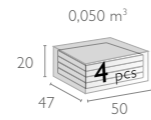

Logistics (pcs in)
Dimensions and logistics
information to be announced.

Ean Code 3198
8697443550000
Colors Beige