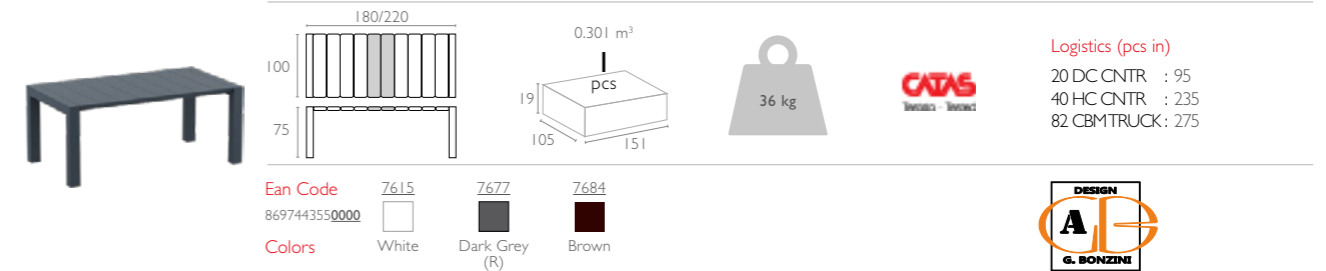

774
VEGAS TABLE MEDIUM

Extendible table from 180 to 220 cm in polypropylene reinforced with glass fiber. Easily expandable, giving you a choice of two size options. Smart extending mechanism makes it easy to adjust the table to your preferred size. For indoor outdoor use with UV protection.

299,00€