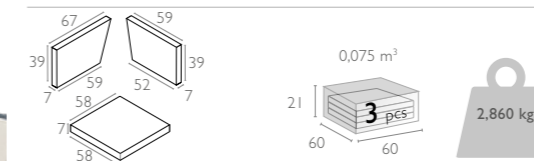

Ean Code 5086
8697443550000
Colors Beige

Logistics (pcs in)
Package dimensions and logistics information to be announced.

* 3 cushions

895 MIAMI CUSHIONS

5 cm thick cushion covered with polyster fabric and finished with piping. Cushion is specially designed for Miami lounge set.

FOR ARMCHAIR 18,00€
FOR SOFA 36,00€