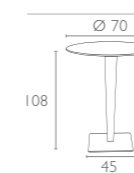

Logistics (pcs in)
20 DC CNTR : 300
40 DC CNTR : 600
82 CBMTRUCK : 800

Ean Code 6793 6816 6809
8697443550000
Colors White (Rattan Effect) Dark Grey Brown Grey or Brown Base

888
RIVA BAR

Table with rattan leg and painted aluminium base. Werzalit tops resistant to outdoor use. Available in dark grey, brown and white colors. Can be disassembled.

225,00€