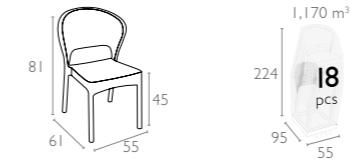

Logistics (pcs in)
20 DC CNTR : 432
40 DC CNTR : 936
82 CBMTRUCK : 1120

Ean Code 0173
8697443550000
Colors White Dark Grey Brown

816 FLORIDA

Florida chair is stackable and made of durable weather-resistant resin reinforced with glass fiber. Non-metallic frame will never unravel, rust or decay. It is UV protected which insures the colors will not fade. For indoor and outdoor use.

59,00€