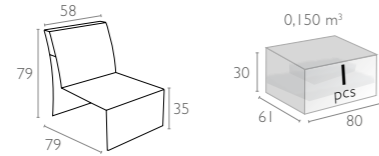

With the extension part you can add as many seats as you want to extend your corner set.

77,00€

Logistics (pcs in)  
20 DC CNTR : 185  
40 HC CNTR : 450  
82 CBMTRUCK : 520

Ean Code 2481 2504 2498  
8697443550000  
Colors White Dark Grey Brown