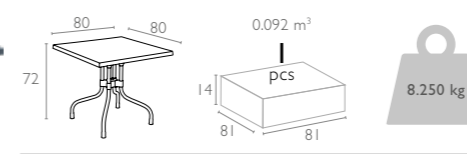

Ean Code 7431 7448 7455
8697443550000
Colors White Dark Grey Brown

Logistics (pcs in)
20 DC CNTR : 320
40 HC CNTR : 641
82 CBMTRUCK : 848
105 CBMTRUCK : 1087

875
ORLANDO
80

Orlando 80 Table is made of durable weather-resistant resin. Non-metallic frame will never unravel, rust or decay. It is UV protected which insures the colors will not fade. Can be disassembled. For indoor and outdoor use.

139,00€