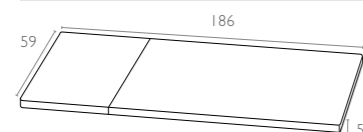

Logistics (pcs in)
Dimensions and logistics
information to be announced.

Ean Code 3181
8697443550000
Colors Beige