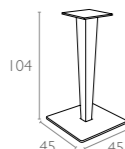

Logistics (pcs in)
20 DC CNTR : 375
40 DC CNTR : 750
82 CBMTRUCK : 950

Ean Code 6854 6878 6861
8697443550000
Colors White / Grey Base Dark Grey / Grey Base Brown / Brown Base

882 RIVA

Table with rattan leg and painted aluminium base. Werzalit tops resistant to outdoor use. Available in dark grey, brown and white colors. Can be disassembled.

199,00€