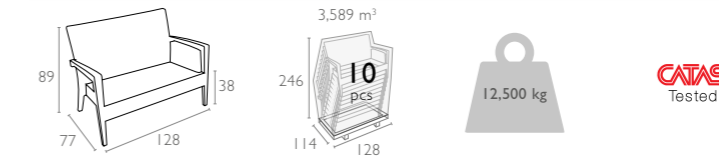

Logistics (pcs in)
20 DC CNTR : 90
40 HC CNTR : 180
82 CBMTRUCK : 240

Ean Code 2801 2818 2825
8697443550000
Colors White Dark Grey Brown

850 MIAMI LOUNGE ARMCHAIR

Miami Lounge Armchair is stackable and made of durable weather-resistant resin reinforced with glass fiber. Non-metallic frame will never unravel, rust or decay. It is UV protected which insures the colors will not fade. For indoor and outdoor use.

135,00€