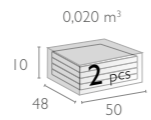

Logistics (pcs in)
Dimensions and logistics
information to be announced.

Ean Code 3495
8697443550000
Colors Beige