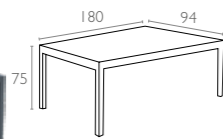

Logistics (pcs in)
20 DC CNTR : 120
40 HC CNTR : 280
82 CBMTRUCK : 320
105 CBMTRUCK : 400

Ean Code 3099 3105 3112
8697443550000
Colors White Dark Grey Brown

890 RIVA

Rattan leg and painted aluminium base. Can be disassembled. For indoor and outdoor use.

149,00€