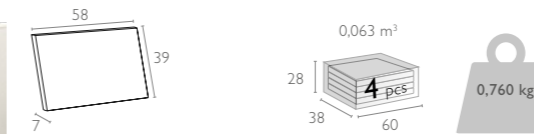

Ean Code 5079
8697443550000
Colors Beige

Logistics (pcs in)
Package dimensions and logistics information to be announced.

903 MONACO CORNER CUSHION

7 cm thick cushion covered with polyster fabric and finished with piping. Cushion is specially designed for Monaco Corner.

85,00€