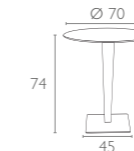

Logistics (pcs in)
20 DC CNTR : 500
40 DC CNTR : 1000
82 CBMTRUCK : 1300

Ean Code 3310 3327 3334
8697443550000
Colors White (Rattan Effect) Dark Grey Brown Grey or Brown Base

884 RIVA

Table with rattan leg and painted aluminium base. Werzalit tops resistant to outdoor use. Available in dark grey, brown and white colors. Can be disassembled.

199,00€