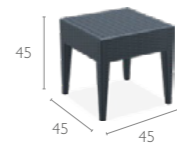

599,00€

MIAMI LOUNGE  
ARMCHAIR  
2 pcs

MIAMI LOUNGE  
TABLE  
1 pcs

MIAMI LOUNGE  
SOFA  
1 pcs

MIAMI LOUNGE  
SIDE TABLE  
2 pcs

Ean Code 3150 3167 3174  
8697443550000  
Colors White Dark Grey Brown

Logistics (pcs in)  
20 DC CNTR : 36 sets  
40 HC CNTR : 80 sets  
82 CBMTRUCK : 90 sets  
\*Cushions included.  
\*Minimum order: 10 sets per color