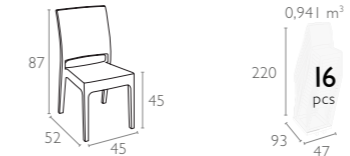

Logistics (pcs in)
20 DC CNTR : 480
40 DC CNTR : 1040
82 CBMTRUCK : 1260

Ean Code 3402
8697443550000
Colors White Dark Grey Brown

820 CAPRI

Capri armchair is stackable and made of durable weather-resistant resin reinforced with glass fiber. Non-metallic frame will never unravel, rust or decay. It is UV protected which insures the colors will not fade. For indoor and outdoor use.

59,00€