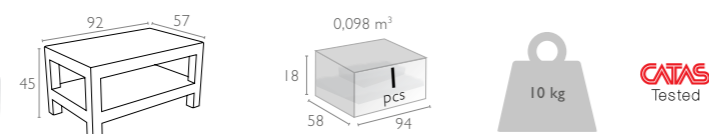

Logistics (pcs in)
20 DC CNTR : 330
40 HC CNTR : 800
82 CBMTRUCK : 950

Ean Code 2672 2696 2689
8697443550000
Colors White Dark Grey Brown

845 MIAMI LOUNGE SOFA

Miami Lounge Sofa is stackable and made of durable weather-resistant resin reinforced with glass fiber. Non-metallic frame will never unravel, rust or decay. It is UV protected which insures the colors will not fade. For indoor and outdoor use.

179,00€