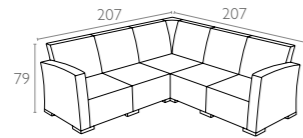

LOUNGE SETS

834
MONACO
LOUNGE
CORNER

Monaco Lounge Corner is designed for easy self assembly, it is made of durable weather-resistant resin reinforced with glass fiber. Non-metallic frame will never unravel, rust or decay. It is UV protected which insures the colors will not fade. Can be disassembled. For indoor and outdoor contract use.

499,00€