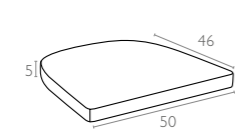

Logistics (pcs in)
Dimensions and logistics
information to be announced.

Ean Code 3198
8697443550000
Colors Beige