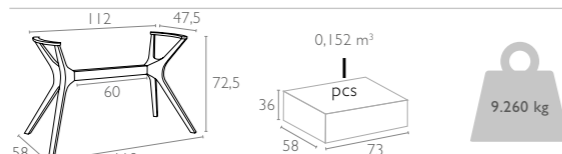

Ean Code 7332 7349 7356
8697443550000
Colors White Dark Grey Brown

Logistics (pcs in)
20 DC CNTR : 192
40 HC CNTR : 448
82 CBMTRUCK : 576

869
IBIZA LEGS
XL

Ibiza Legs are made up of polypropylene reinforced with glass fiber with the latest generation of air moulding thermoplastic injection. For indoor and outdoor use. Can be disassembled.
* Top min 90x180 cm, Top max 100x200 cm

169,00€