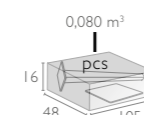

Logistics (pcs in)
20 DC CNTR : 375
40 DC CNTR : 750
82 CBMTRUCK : 950

Ean Code 6854 6878 6861
8697443550000
Colors White / Grey Base Dark Grey / Grey Base Brown / Brown Base

882 RIVA

Table with rattan leg and painted aluminium base. Werzalit tops resistant to outdoor use. Available in dark grey, brown and white colors. Can be disassembled.

199,00€