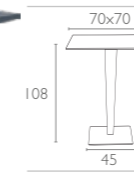

Logistics (pcs in)
20 DC CNTR : 300
40 DC CNTR : 600
82 CBMTRUCK : 800

Ean Code 6823 6847 6830
8697443550000
Colors White (Rattan Effect) Dark Grey Brown Grey or Brown Base