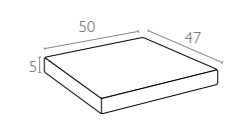

Logistics (pcs in)
Dimensions and logistics
information to be announced.

Ean Code 3495
8697443550000
Colors Beige