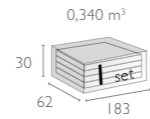

Logistics (pcs in)
Dimensions and logistics
information to be announced.

Ean Code 5093
8697443550000
Colors Beige