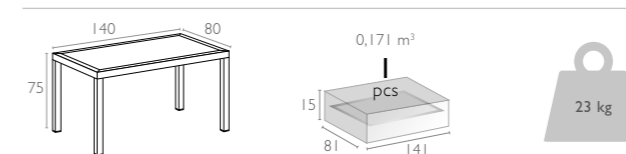

Ean Code 6755 6762 6779
8697443550000
Colors White Dark Grey Brown

Logistics (pcs in)
20 DC CNTR : 165
40 HC CNTR : 374
82 CBMTRUCK : 500