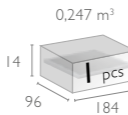

Logistics (pcs in)
20 DC CNTR : 120
40 HC CNTR : 280
82 CBMTRUCK : 320
105 CBMTRUCK : 400

Ean Code 3099 3105 3112
8697443550000
Colors White Dark Grey Brown

890 RIVA

Rattan leg and painted aluminium base. Can be disassembled. For indoor and outdoor use.

149,00€