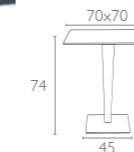

Logistics (pcs in)
20 DC CNTR : 500
40 DC CNTR : 1000
82 CBMTRUCK : 1300

Ean Code 3341 3358 3365
8697443550000
Colors White (Rattan Effect) Dark Grey Brown Grey or Brown Base

886
RIVA BAR

Table with rattan leg and painted aluminium base. Werzalit tops resistant to outdoor use. Available in dark grey, brown and white colors. Can be disassembled.

215,00€