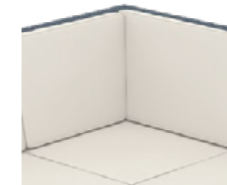

Ean Code 5086
8697443550000
Colors Beige

Logistics (pcs in)
Package dimensions and logistics information to be announced.

* 3 cushions

895 MIAMI CUSHIONS

5 cm thick cushion covered with polyster fabric and finished with piping. Cushion is specially designed for Miami lounge set.

FOR ARMCHAIR 18,00€
FOR SOFA 36,00€