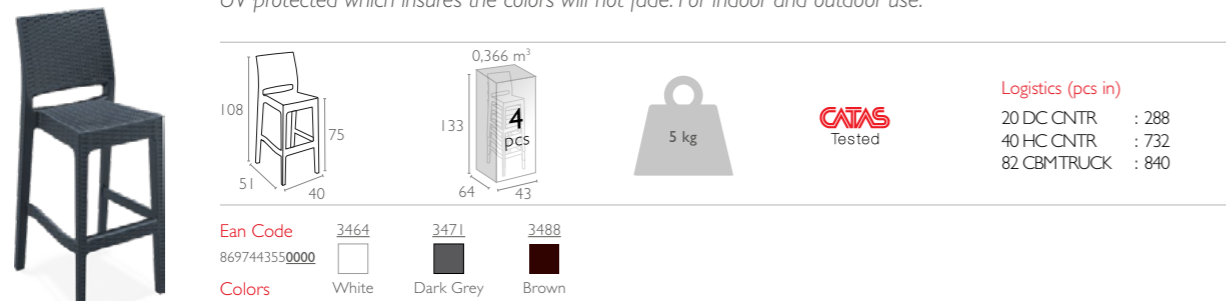

BAR STOOL

866
JAMAICA

Jamaica bar stool is stackable and made of durable weather-resistant resin reinforced with glass fiber. Non-metallic frame will never unravel, rust or decay. It is UV protected which insures the colors will not fade. For indoor and outdoor use.

79,00€