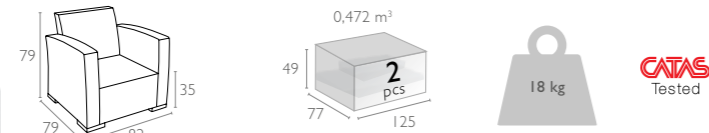

Logistics (pcs in)
20 DC CNTR : 120
40 HC CNTR : 300
82 CBMTRUCK : 350

Ean Code 4843 4867 4850
8697443550000
Colors White Dark Grey Brown

838 MONACO LOUNGE TABLE

Monaco Lounge Table is made of durable weather-resistant resin. Non-metallic frame will never unravel, rust or decay. It is UV protected which insures the colors will not fade. Can be disassembled. For indoor and outdoor use.

89,00€