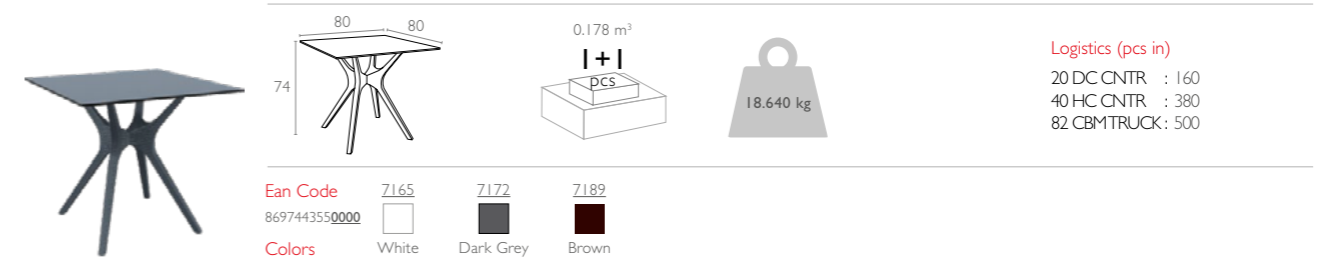

863
IBIZA TABLE 80

Table with rattan leg with HPL compact laminated tops 12 mm available in dark grey, brown and white colors. For indoor and outdoor use. Can be disassembled. * Dark colors not recommended in direct sunlight.

250,00€