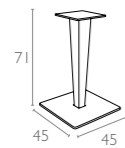

Logistics (pcs in)
20 DC CNTR : 585
40 DC CNTR : 1200
82 CBMTRUCK : 1600

Ean Code 3372 3389 3396
8697443550000
Colors White / Grey Base Dark Grey / Grey Base Brown / Brown Base

892
RIVA BAR

Rattan leg and painted aluminium base. Can be disassembled. For indoor and outdoor use.

179,00€