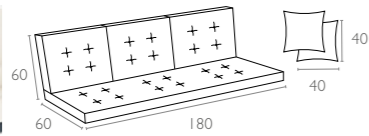

Logistics (pcs in)
Dimensions and logistics
information to be announced.

Ean Code 5093
8697443550000
Colors Beige