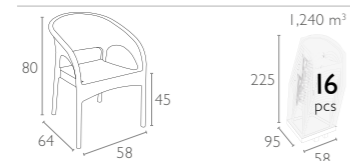

Logistics (pcs in)
20 DC CNTR : 384
40 DC CNTR : 800
82 CBMTRUCK : 1008

Ean Code 0074
8697443550000
Colors White Dark Grey Brown

810 IBIZA

Ibiza armchair is stackable and made of durable weather-resistant resin reinforced with glass fiber. Non-metallic frame will never unravel, rust or decay. It is UV protected which insures the colors will not fade. For indoor and outdoor use.

48,00€