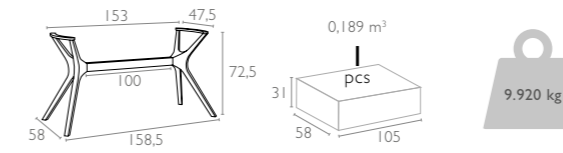

Ean Code 7400 7417 7424
8697443550000
Colors White Dark Grey Brown

Logistics (pcs in)
20 DC CNTR : 154
40 HC CNTR : 352
82 CBMTRUCK : 468

871
FORZA
RATTAN 80

Folding table with legs in anodized aluminium . Diameter 30 mm. Table top in recyclable polypropylene with rattan effect. For indoor and outdoor use.

89,00€