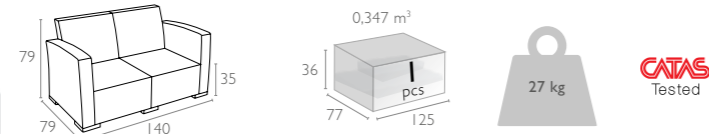

Logistics (pcs in)
20 DC CNTR : 80
40 HC CNTR : 195
82 CBMTRUCK : 230

Ean Code 4874 4898 4881
8697443550000
Colors White Dark Grey Brown

831 MONACO LOUNGE ARMCHAIR

Monaco Lounge Armchair is designed for easy self assembly, it is made of durable weather-resistant resin reinforced with glass fiber. Non-metallic frame will never unravel, rust or decay. It is UV protected which insures the colors will not fade. Can be disassembled. For indoor and outdoor contract use.

159,00€