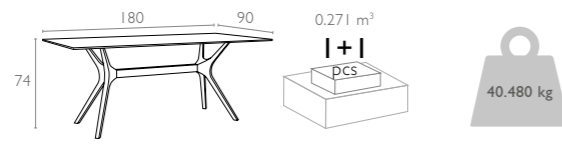

Ean Code 7271 7288 7295
8697443550000
Colors White Dark Grey Brown

Logistics (pcs in)
20 DC CNTR : 110
40 HC CNTR : 260
82 CBMTRUCK : 320

867
IBIZA LEGS
SMALL

Ibiza Legs are made up of polypropylene reinforced with glass fiber with the latest generation of air moulding thermoplastic injection. For indoor and outdoor use. Can be disassembled.
* Top min. 70x70 cm, Top max. 90x90 cm

135,00€