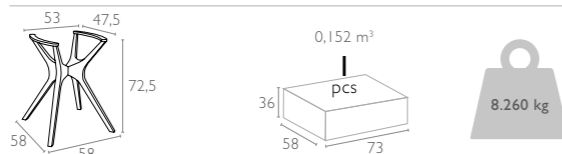

Ean Code 7301 7318 7325
8697443550000
Colors White Dark Grey Brown

Logistics (pcs in)
20 DC CNTR : 192
40 HC CNTR : 448
82 CBMTRUCK : 576

868
IBIZA LEGS
MEDIUM

Ibiza Legs are made up of polypropylene reinforced with glass fiber with the latest generation of air moulding thermoplastic injection. For indoor and outdoor use. Can be disassembled.
* Top min. 70x120 cm, Top max. 80x160 cm

159,00€