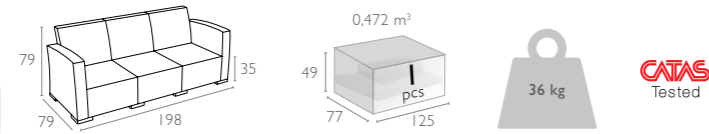

LOUNGE

833 MONACO LOUNGE SOFA XL

Monaco Lounge Sofa XL is designed for easy self assembly, it is made of durable weather-resistant resin reinforced with glass fiber. Non-metallic frame will never unravel, rust or decay. It is UV protected which insures the colors will not fade. Can be disassembled. For indoor and outdoor contract use.

299,00€

Logistics (pcs in)
20 DC CNTR : 60
40 HC CNTR : 145
82 CBMTRUCK : 175

Ean Code 4904 4928 4911
8697443550000
Colors White Dark Grey Brown

832 MONACO LOUNGE SOFA

Monaco Lounge Sofa is designed for easy self assembly, it is made of durable weather-resistant resin reinforced with glass fiber. Non-metallic frame will never unravel, rust or decay. It is UV protected which insures the colors will not fade. Can be disassembled. For indoor and outdoor contract use.

269,00€