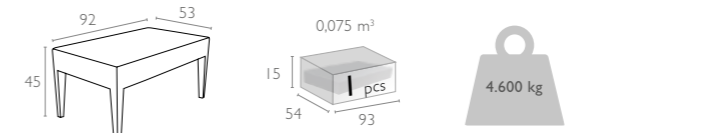

Logistics (pcs in)
20 DC CNTR : 400
40 DC CNTR : 800
82 CBMTRUCK : 1000
105 CBMTRUCK : 1300

Ean Code 2887 2894 2900
8697443550000
Colors White Dark Grey Brown

858 MIAMI LOUNGE SIDETABLE

Miami Lounge Side Table is made of durable weather-resistant resin. Non-metallic frame will never unravel, rust or decay. It is UV protected which insures the colors will not fade. Can be disassembled. For indoor and outdoor use.

32,00€