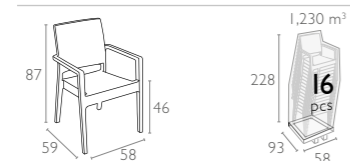

Logistics (pcs in)
20 DC CNTR : 384
40 DC CNTR : 832
82 CBMTRUCK : 1008

Ean Code 3204
8697443550000
Colors White Dark Grey Brown

818 DAYTONA

Daytona chair is stackable and made of durable weather-resistant resin reinforced with glass fiber. Non-metallic frame will never unravel, rust or decay. It is UV protected which insures the colors will not fade. For indoor and outdoor use.

59,00€