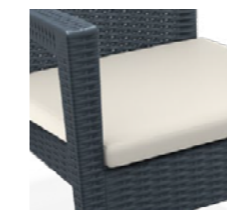

Ean Code 3136 3143
8697443550000
Colors Beige For Armchair Beige For Sofa

Logistics (pcs in)
Logistics information to be announced.