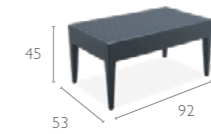

835
MONACO
LOUNGE SET

Monaco Lounge Set is designed for easy self assembly, it is made of durable weather-resistant resin reinforced with glass fiber. Non-metallic frame will never unravel, rust or decay. It is UV protected which insures the colors will not fade. Can be disassembled. For indoor and outdoor contract use. Can be purchased as set or separately. 7 cm thick cushion set covered with polyester fabric and finished with piping. Cushions are specially designed for Monaco Lounge Set.

999,00€

Ean Code 4973 4997 4980
8697443550000
Colors White Dark Grey Brown

Logistics (pcs in)
20 DC CNTR : 30 sets
40 HC CNTR : 65 sets
82 CBMTRUCK : 80 sets
*Cushions included.

840
MIAMI
LOUNGE SET

Miami Lounge Set is stackable and made of durable weather-resistant resin reinforced with glass fiber. Nonmetallic frame will never unravel, rust or decay. It is UV protected which insures the colors will not fade. For indoor and outdoor use. Can be purchased as set or separately. 5 cm thick cushion set covered with polyester fabric and finished with piping. Cushions are specially designed for Miami Lounge Set.

599,00€

MIAMI LOUNGE
ARMCHAIR
2 pcs

Ean Code 3150 3167 3174
8697443550000
Colors White Dark Grey Brown

Logistics (pcs in)
20 DC CNTR : 36 sets
40 HC CNTR : 80 sets
82 CBMTRUCK : 90 sets
*Cushions included.
*Minimum order: 10 sets per color