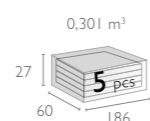

Logistics (pcs in)
Dimensions and logistics
information to be announced.

Ean Code 3181
8697443550000
Colors Beige