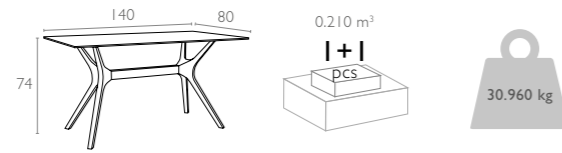

864
IBIZA TABLE
140

Table with rattan leg with HPL compact laminated tops 12 mm available in dark grey, brown and white colors. For indoor and outdoor use. Can be disassembled.
* Dark colors not recommended in direct sunlight.

370,00€

Ean Code 7196 7202 7264
8697443550000
Colors White Dark Grey Brown

Logistics (pcs in)
20 DC CNTR : 140
40 HC CNTR : 320
82 CBMTRUCK : 400

865
IBIZA TABLE
180

Table with rattan leg with HPL compact laminated tops 12 mm available in dark grey, brown and white colors. For indoor and outdoor use. Can be disassembled.
* Dark colors not recommended in direct sunlight.

490,00€