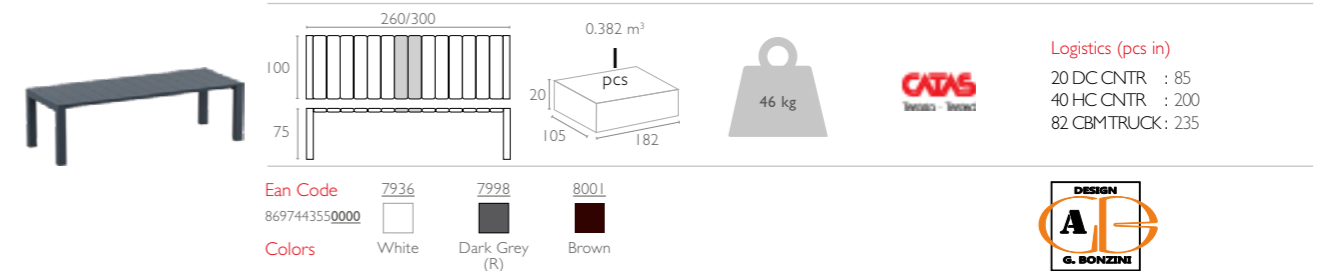

776
VEGAS TABLE XL

Extendible table from 260 to 300 cm in polypropylene reinforced with glass fiber. Easily expandable, giving you a choice of two size options. Smart extending mechanism makes it easy to adjust the table to your preferred size. For indoor outdoor use with UV protection.

399,00€