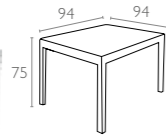

870
BALI

Bali table is made of durable weather-resistant resin. Metallic frame will never unravel, rust or decay. It is UV protected which insures the colors will not fade, the table comes with dark tempered glass on the top. Can be disassembled. For indoor and outdoor use.

189,00€

Logistics (pcs in)
20 DC CNTR : 220
40 DC CNTR : 460
82 CBMTRUCK : 640
105 CBMTRUCK : 800

Ean Code 3051 3068 3075
8697443550000
Colors White Dark Grey Brown

880
TAHITI

Tahiti table is made of durable weather-resistant resin. Metallic frame will never unravel, rust or decay. It is UV protected which insures the colors will not fade, the table comes with dark tempered glass on the top. Can be disassembled. For indoor and outdoor use.

269,00€