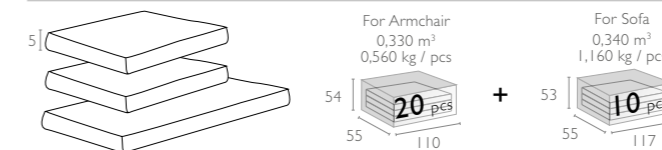

Ean Code 3136 3143
8697443550000
Colors Beige For Armchair Beige For Sofa

Logistics (pcs in)
Logistics information to be announced.